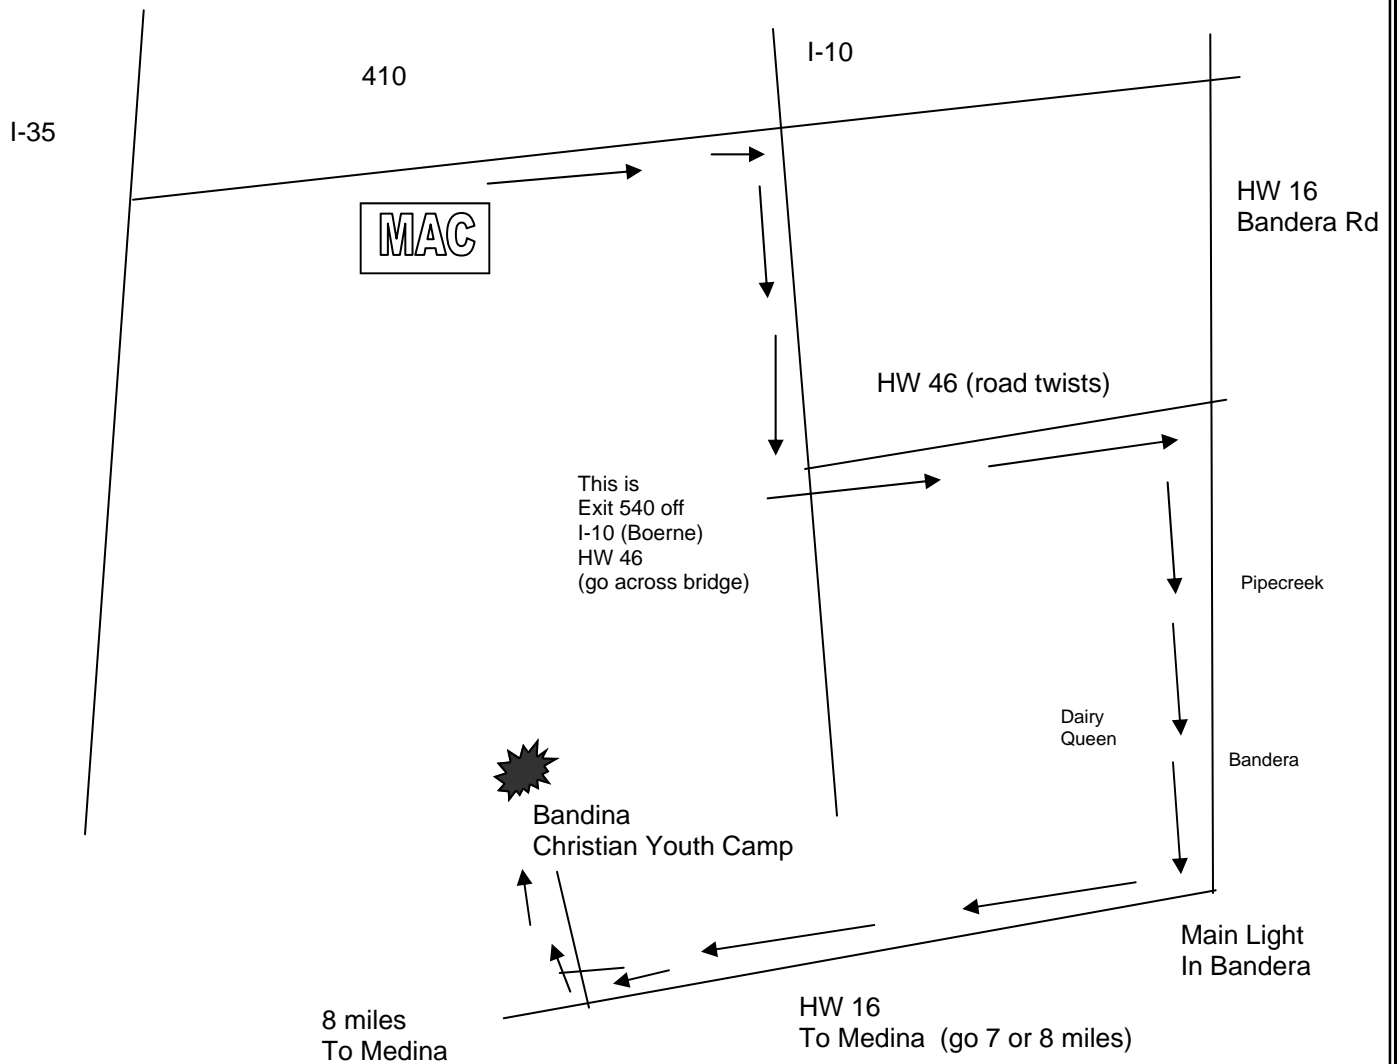

From MacArthur Park to Camp Bandina

Camp Bandina Directions: BANDINA CHRISTIAN YOUTH CAMP Take I-10 West To Boerne (Exit 540) HW46 - Turn Left (across bridge) going East on HW46. Take HW46 until it dead ends at HW16 Turn right on HW16 to Bandera. At the main stop light in Bandera following the HW16 signs. Turn RIGHT towards Medina. Camp Bandina is approximately 7 miles from Bandera on HW16 Look for BANDINA CHRISTIAN YOUTH CAMP sign on the right side of the road. Turn right in front of sign and cross river bridge. Go up hill to camp